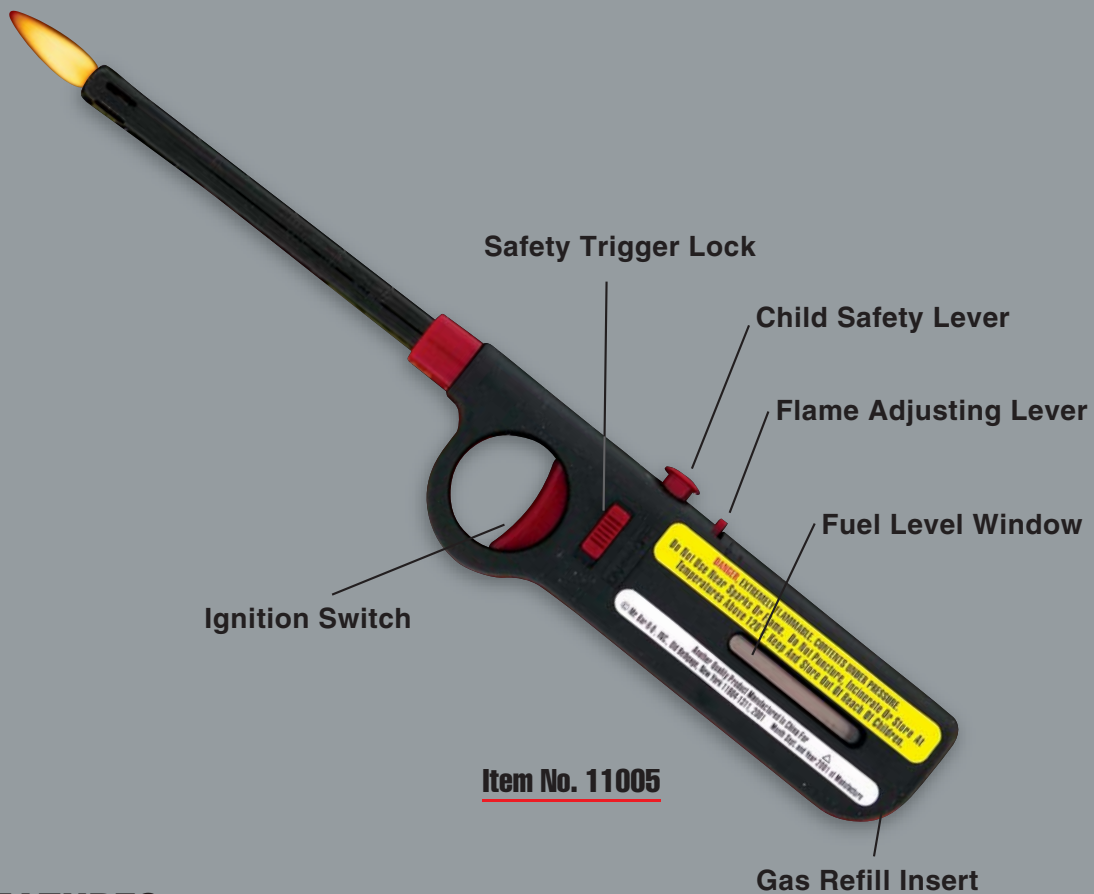

# REFILLABLE BUTANE LIGHTER

**Item No. 11005**

## **FEATURES**

- Child Resistant Safety Mechanism & C.P.S.C.
- Safety Trigger Lock
- Flame Adjusting Lever
- Fuel Level Window
- Reaches Hard-to-Light Places

**For Information Call (800) 333-2124 or Visit Our Website at <http://www.chef-master.com>**

**Size: W215 x H279 mm**

US(11005-Sell Sheet) Back

ITEM NUMBER	UPC CODE	DESCRIPTION	CASE PACK	CASE WEIGHT	CASE DIMENSIONS	CASE CUBE
11005	0-76903-11005-4	REFILLABLE BUTANE LIGHTER- Child resistant Safety Mechanism & C.P.S.C	144	30	18.11 X 13.8 X 13	1.88