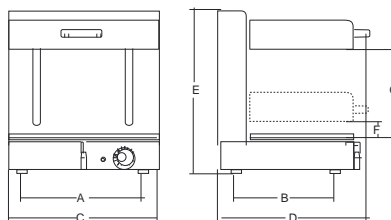

Wall support

	watt	n.		in	in	in	in	in	in	in	in	lbs	in	lbs
<b>Salamander Pro 1/1 G</b>	3.400	220V/60Hz	2	23 x 14	20	15 3/4	23 1/2	21 1/4	20	1 1/4	9 1/2	123	30 x 25 x 25	143