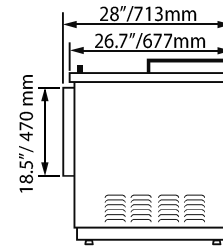

## 95" WIDE REACH IN BOTTLE COOLERS

Stainless steel gliding lid

Lock

Built-in bottle opener

Aluminium coated interior

### TECHNICAL SPECIFICATION

ITEM NUMBER	50041	NUMBER OF LID	3
MODEL	BB-CN-0026-HC	REFRIGERANT	R290
DESCRIPTION	Bottle Cooler 95" wide	ISOLATION MATERIAL	Cyclopentane
PRODUCT CAPACITY	12 oz. bottles - 37.5 cases / 12 oz. cans - 55 cases	COOLING SYSTEM	Ventilated
POWER	1/4+ HP	DEFROSTING	Automatic
NET VOLUME	580 L / 20.5 cu.ft.	DIMENSIONS (DWH)	28" x 95.2" x 34.2" / 713 x 2418 x 869 mm
TEMPERATURE RANGE	0.5-3.3°C / 33-38°F	INTERIOR DIMENSIONS	23" x 91" x 26" / 583 x 2314 x 662 mm
ELECTRICAL	115V / 60Hz / 1Ph	WEIGHT	155 kg / 341.7 lbs
AMPS	4.2	PACKAGING DIMENSIONS	101" x 32" x 42" / 2565 x 812.8 x 1066.8 mm
		PACKAGING WEIGHT	175 kg / 386 lbs