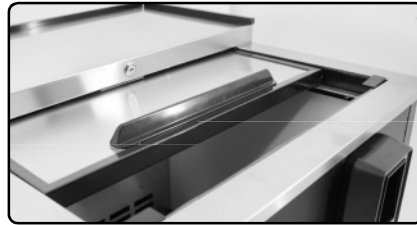

REFRIGERATION

95" WIDE REACH IN BOTTLE COOLERS

Stainless steel gliding lid