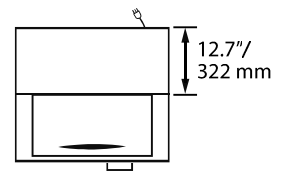

## 95" WIDE REACH IN BOTTLE COOLERS

Stainless steel gliding lid

Lock

Built-in bottle opener

Aluminium coated interior

### TECHNICAL SPECIFICATION

ITEM NUMBER	50041	NUMBER OF LID	3
MODEL	BB-CN-0026-HC	REFRIGERANT	R290
DESCRIPTION	Bottle Cooler 95" wide	ISOLATION MATERIAL	Cyclopentane
PRODUCT CAPACITY	12 oz. bottles - 37.5 cases / 12 oz. cans - 55 cases	COOLING SYSTEM	Ventilated
POWER	1/4+ HP	DEFROSTING	Automatic
NET VOLUME	580 L / 20.5 cu.ft.	DIMENSIONS (DWH)	28" x 95.2" x 34.2" / 713 x 2418 x 869 mm
TEMPERATURE RANGE	0.5-3.3°C / 33-38°F	INTERIOR DIMENSIONS	23" x 91" x 26" / 583 x 2314 x 662 mm
ELECTRICAL	115V / 60Hz / 1Ph	WEIGHT	155 kg / 341.7 lbs
AMPS	4.2	PACKAGING DIMENSIONS	101" x 32" x 42" / 2565 x 812.8 x 1066.8 mm
		PACKAGING WEIGHT	175 kg / 386 lbs