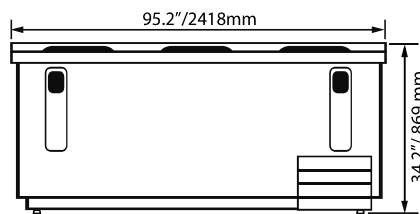

## 95" WIDE REACH IN BOTTLE COOLERS

Stainless steel gliding lid

Lock

Built-in bottle opener

Aluminium coated interior

### TECHNICAL SPECIFICATION

ITEM NUMBER	50041	NUMBER OF LID	3
MODEL	BB-CN-0026-HC	REFRIGERANT	R290
DESCRIPTION	Bottle Cooler 95" wide	ISOLATION MATERIAL	Cyclopentane
PRODUCT CAPACITY	12 oz. bottles - 37.5 cases / 12 oz. cans - 55 cases	COOLING SYSTEM	Ventilated
POWER	1/4+ HP	DEFROSTING	Automatic
NET VOLUME	580 L / 20.5 cu.ft.	DIMENSIONS (DWH)	28" x 95.2" x 34.2" / 713 x 2418 x 869 mm
TEMPERATURE RANGE	0.5-3.3°C / 33-38°F	INTERIOR DIMENSIONS	23" x 91" x 26" / 583 x 2314 x 662 mm
ELECTRICAL	115V / 60Hz / 1Ph	WEIGHT	155 kg / 341.7 lbs
AMPS	4.2	PACKAGING DIMENSIONS	101" x 32" x 42" / 2565 x 812.8 x 1066.8 mm
		PACKAGING WEIGHT	175 kg / 386 lbs